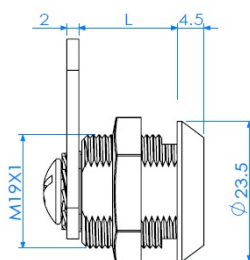

PRODUCT SHEET

Description:

Cam Lock 1930, 90DG, Black Anod, Cam No. A01, KA D20,CK SISO

Item number:

14.04.501-4

Units	Box	Carton	HS Code	Barcode
Pcs.	12	240	8301300000	
				5704866507011

L1=16mm
L2=20mm
L3=25mm
L4=30mm