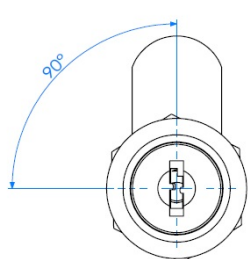

PRODUCT SHEET

Description:

Cam Lock 1930, 90DG, Black Anod, Cam No. A01, KA D20,CK SISO

Item number:

14.04.501-4

Units	Box	Carton	HS Code	Barcode
Pcs.	12	240	8301300000	
				5704866507011

L1=16mm
L2=20mm
L3=25mm
L4=30mm